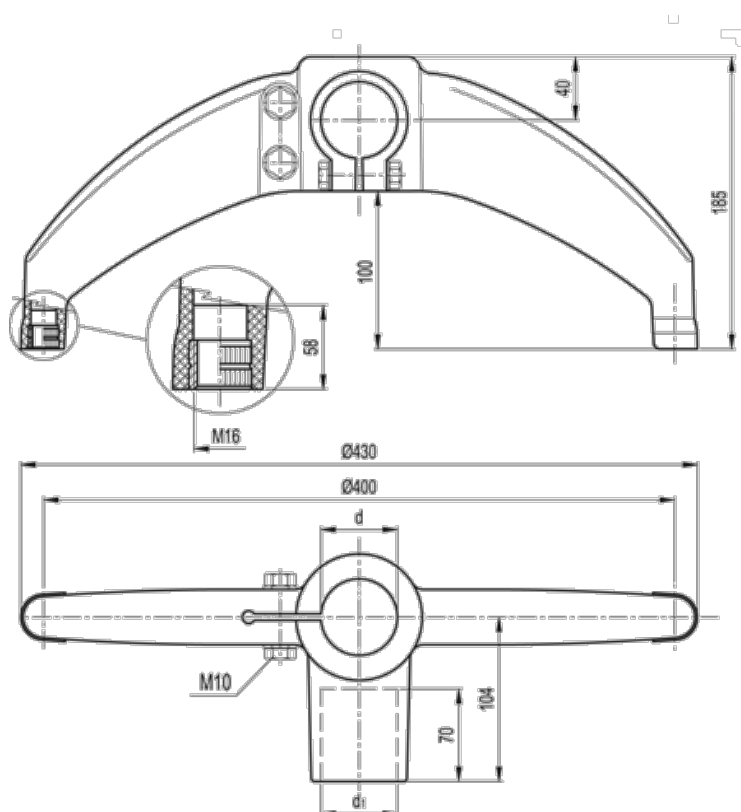

Article number: 2310419623

Description: E+G Support base with connection joint
BAG2-180-60-48-SST

Measures

d (inch) = 2 Gas
d1 (inch) = 1 1/2 Gas
d1 (mm) = 48.3
d mm = 60.3
Weight (g) = 680